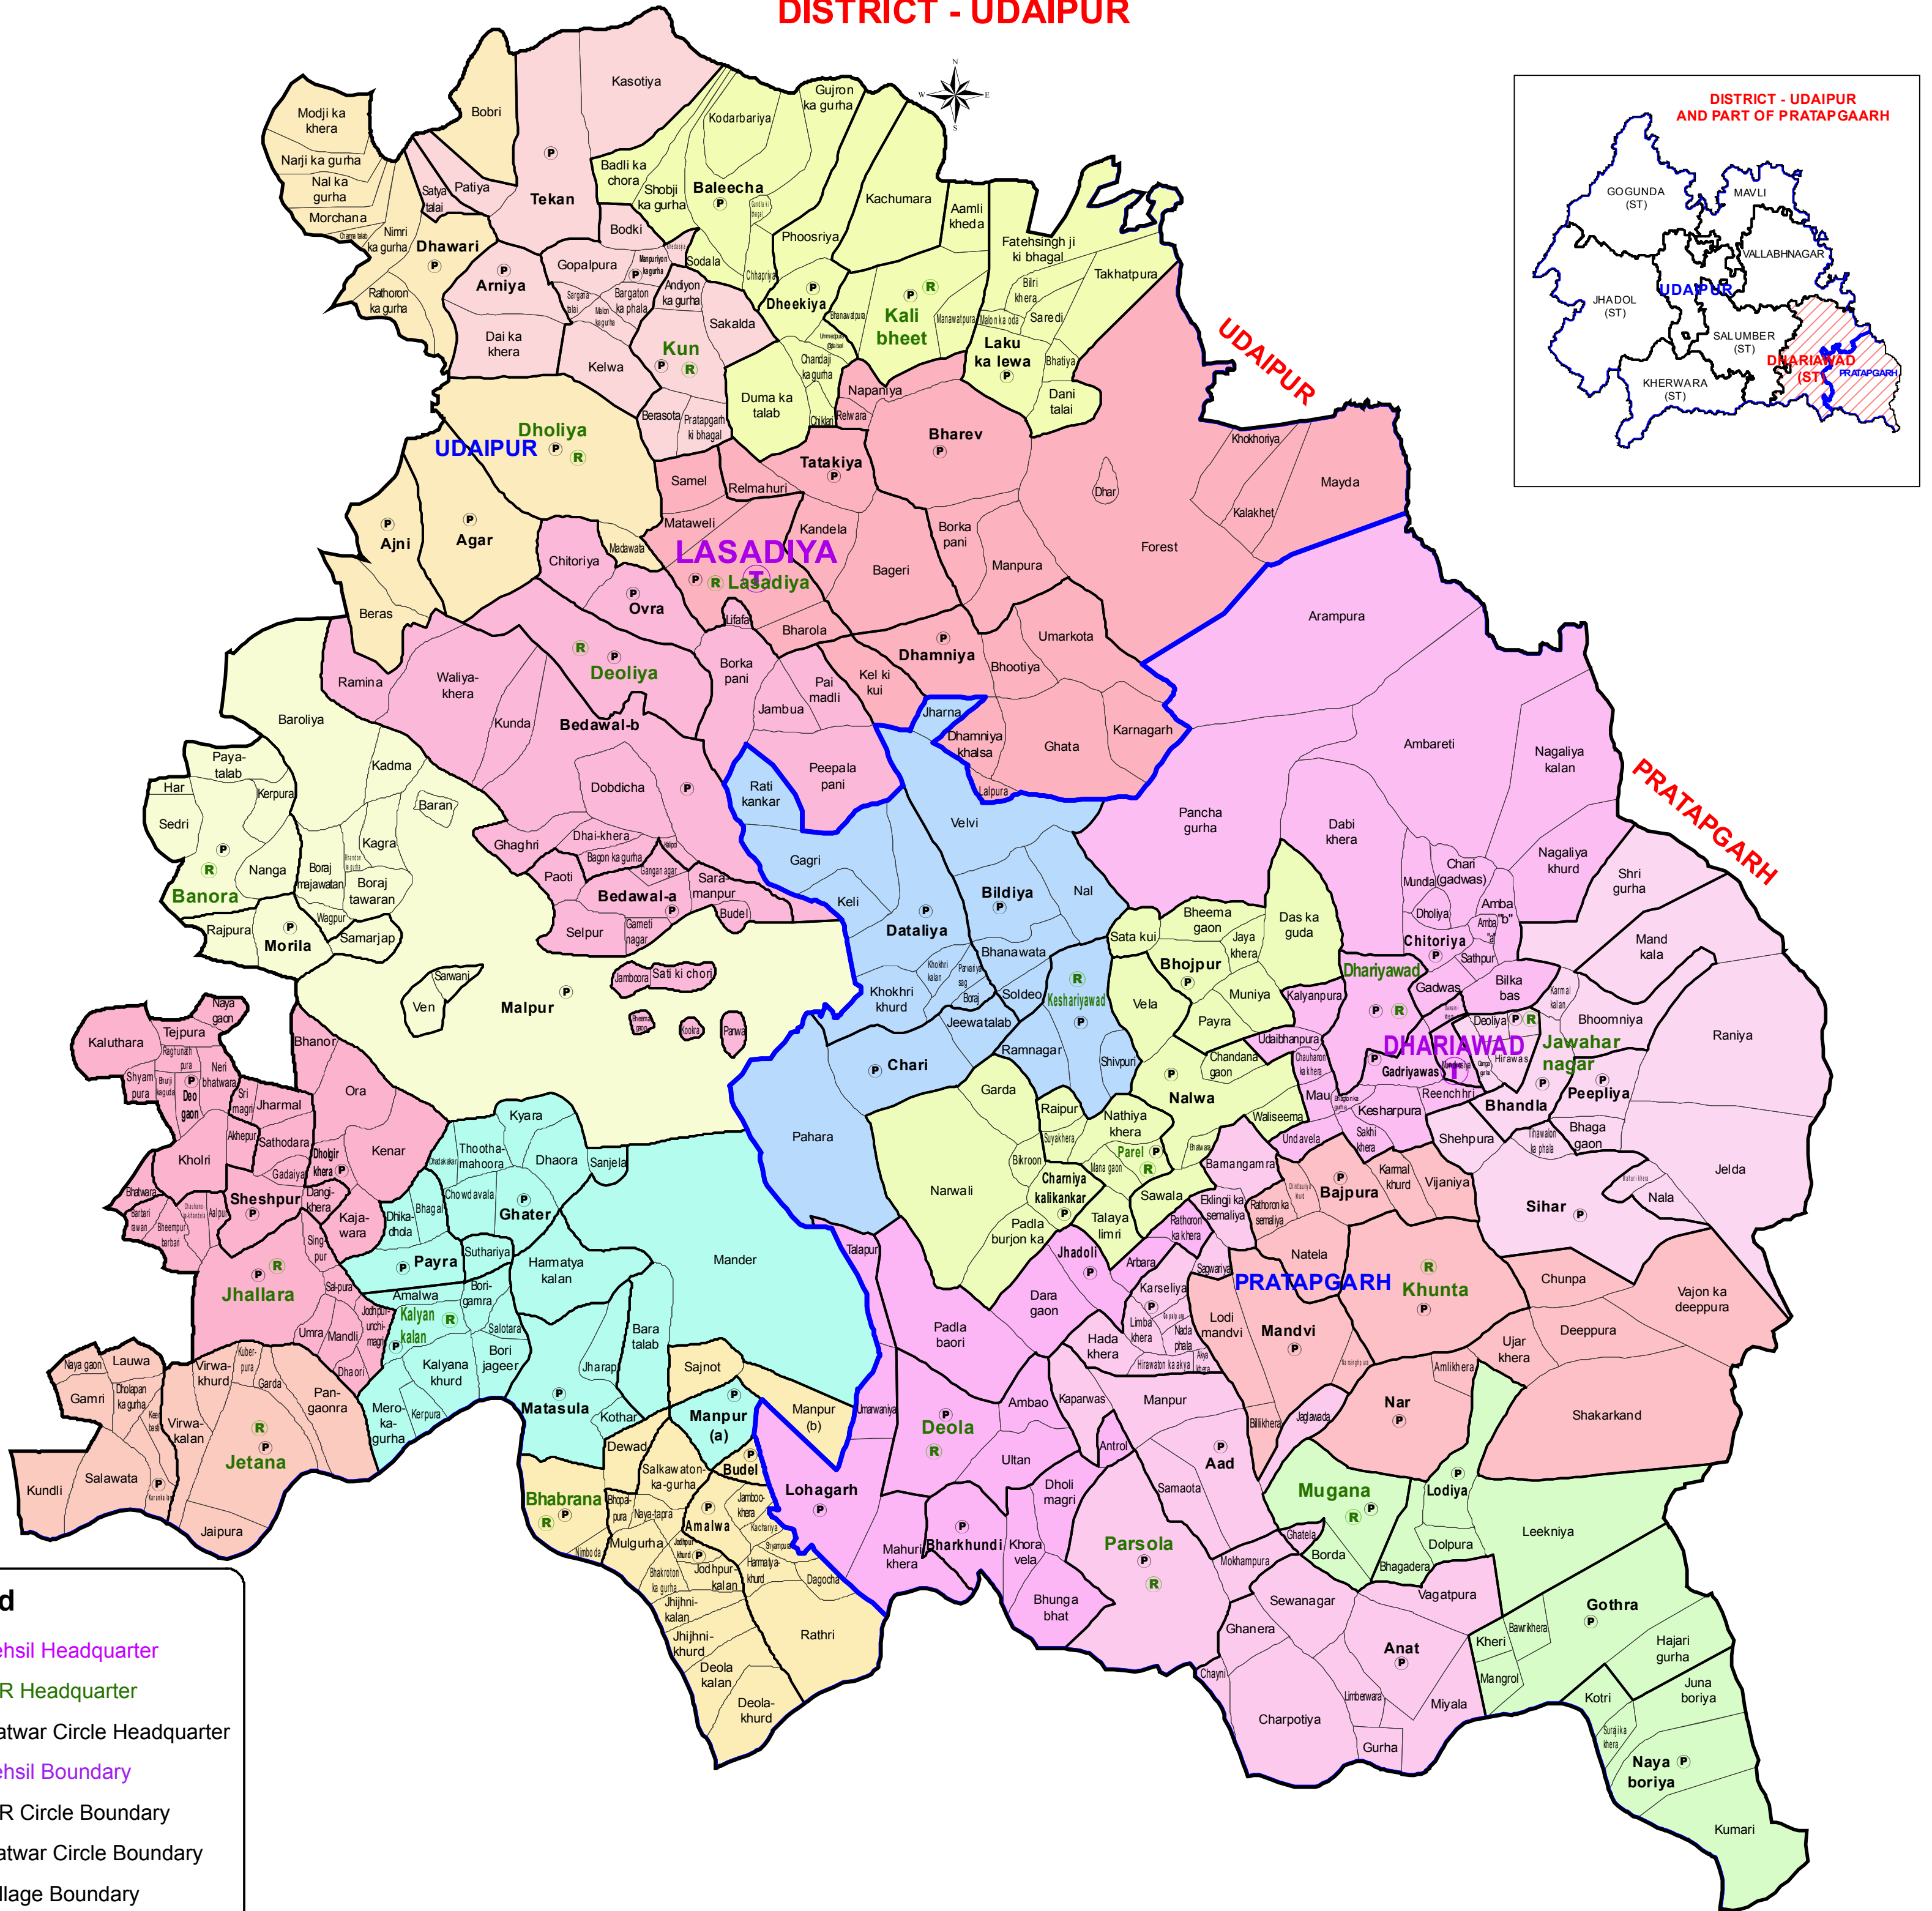

ASSEMBLY CONSTITUENCY - DHARIAWAD (ST) -157 DISTRICT - UDAIPUR

Legend

- T Tehsil Headquarter
- R ILR Headquarter
- P Patwar Circle Headquarter
- Tehsil Name Tehsil Boundary
- ILR Circle Name ILR Circle Boundary
- Patwar Circle Patwar Circle Boundary
- Village Name Village Boundary
- District Boundary District Boundary